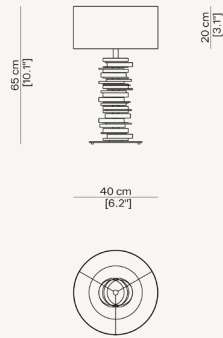

PAOLO CASTELLI

Disegni tecnici

Technical drawers