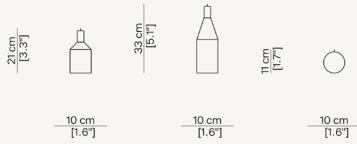

PAOLO CASTELLI

Disegni tecnici

Technical drawers