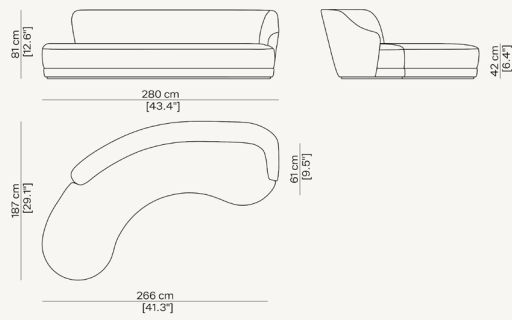

### DIMENSIONI (CM)

Dimensioni espresse in centimetri.

Le informazioni sono basate sugli ultimi dati pubblicati a listino.

Ingombro: L 280 x P 187 x A 82

Seduta: P 61 x A 42

### DIMENSIONS (CM)

Dimensions are expressed in centimeters.

The information is based on the latest data published in the catalog.

Size: L 280 x D 187 x H 82

Seat: D 61 x H 42

### WEIGHT (KG)

Paolo Castelli S.p.A. reserves the right to make technological and aesthetic improvements to its models, including changes to the sizes and materials, without notice. The technical drawings do not define the details of the product. The measurements shown are indicative and may undergo changes. For the specific information, please contact the dealer closest to you.

PAOLO CASTELLI

Disegni tecnici

Technical drawers

Lemma left

Lemma right

PAOLO CASTELLI