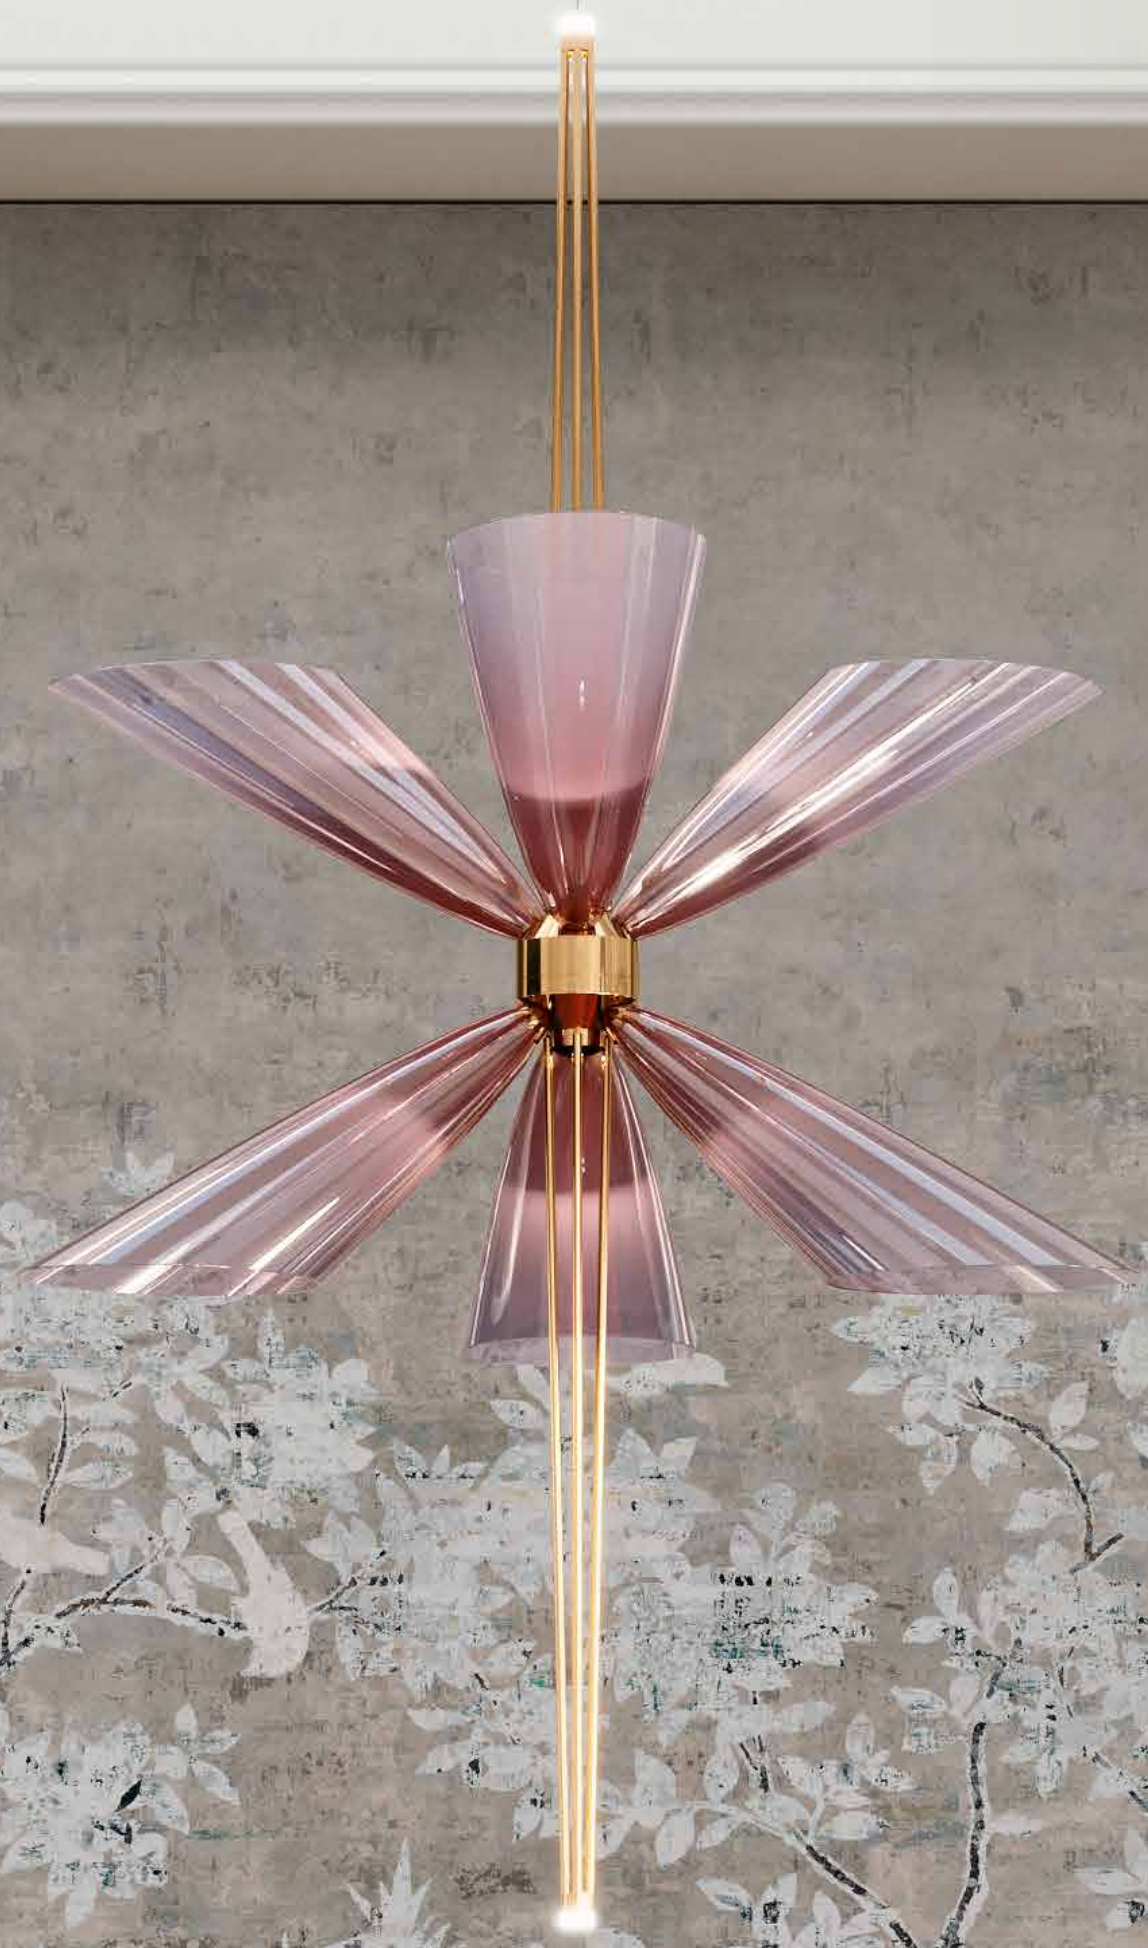

STELLANTIS
SUSPENSION
LAMP