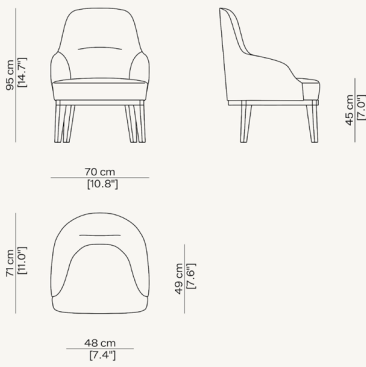

PAOLO CASTELLI

Disegni tecnici

Technical drawers